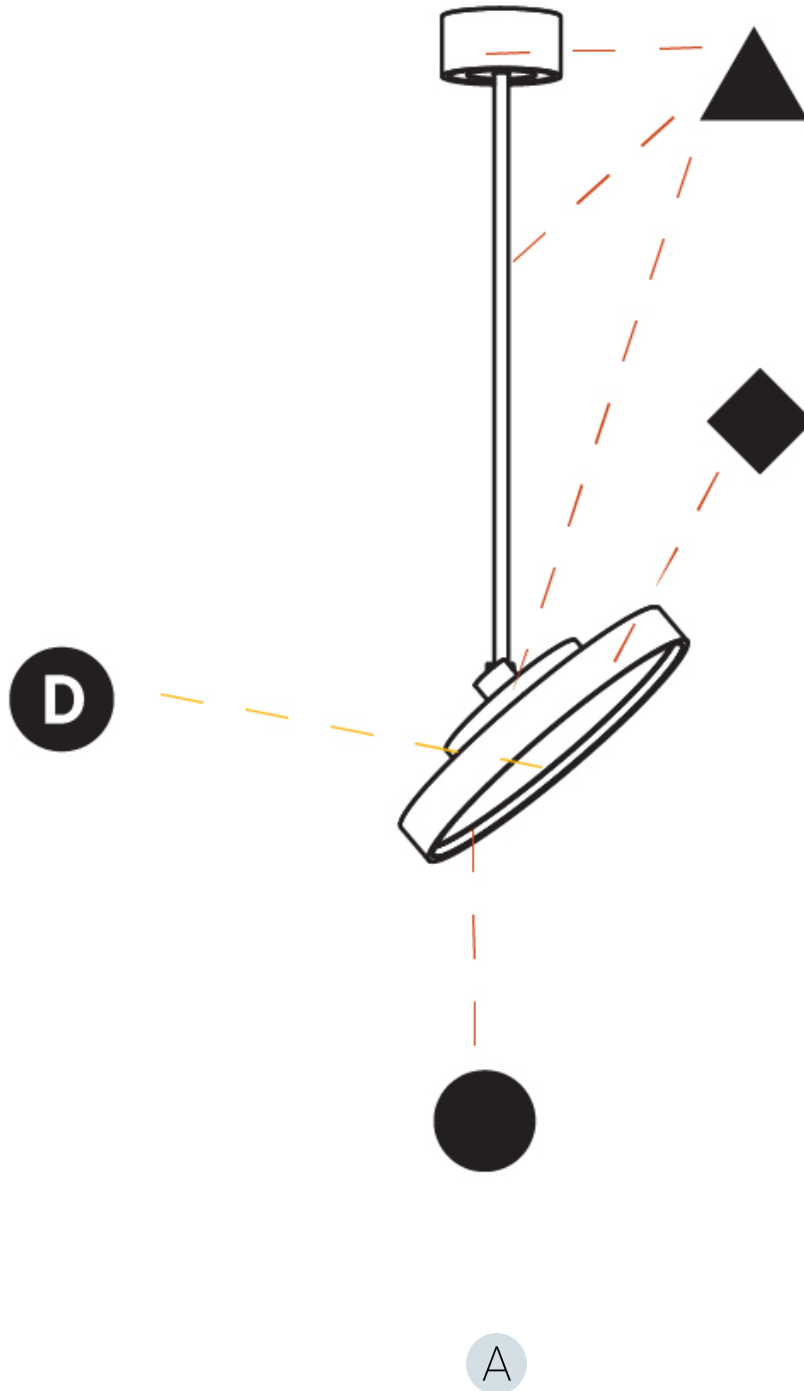

SIGN DIVA FLEX KORONA SUSPENSION

A30863-

PROJECT _____

TYPE _____

SPECIFIER _____

QUANTITY _____

DATE _____