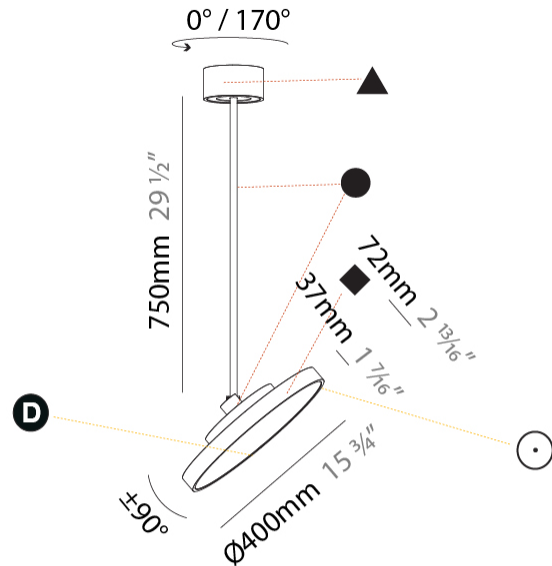

GENERAL

Series: Sign Diva Flex
Subseries: Sign Diva Flex
Brand: Prolicht
Division: Architectural
Mounting Type: Suspension
Mounting Location: Ceiling
Subcategory: Pendant

PHYSICAL

Shape: Round
Diameter (mm): 400
Diameter (in): 15 3/4
Height (mm): 870
Height (in): 34 1/4
Light Distribution: Adjustable / Direct
Weight (kg): 2.007
Weight (lbs): 4.42
Diffuser: PMMA - Opal / Micro-Prism / Sparkling Secret / Vintage Industrial
Fixture Finish: SSR / BKV / CWI / CRY / HAB / UFT / ITA / RUA / FTG / MYG / LOD / PUS / FRO / FUP / KIA / POP / BLS / SPG / MEY / GOH / GUM / CHC / COM / ABZ / JAG / OBR / MOS / ROR
Fixture Material: Extruded Aluminum / Steel

ELECTRICAL

Lamp Type: LED (Zhaga Standard)
Input Wattage (W): 19.8
Total Output Wattage (W): 18
Dimming: Tri-Mode (Non-Dimming and Phase Dimming (120Vac only) and 0-10V Dimming)
Driver Included: Yes
Driver Location: Integrated
Driver Type: Constant Current - Universal
Driver Class: Class 2
Input Voltage (V): 120 - 277
Constant Current (MA): 500

LED

Color Temperature (°K): 2700 / 3000 / 3500 / 4000
Max. Delivered Lumen (lm): 1807 / 1943 / 1951 / 1991
Nominal Lumen (lm): 2250 / 2420 / 2430 / 2480
CRI: >90 CRI
Lamp Life (hrs): 50000

OPTICAL

Adjustability: Rotational 170°; Tilt 90°

RATINGS AND CERTIFICATIONS

Certified By: Certified for North American Standards
IP rating: IP20